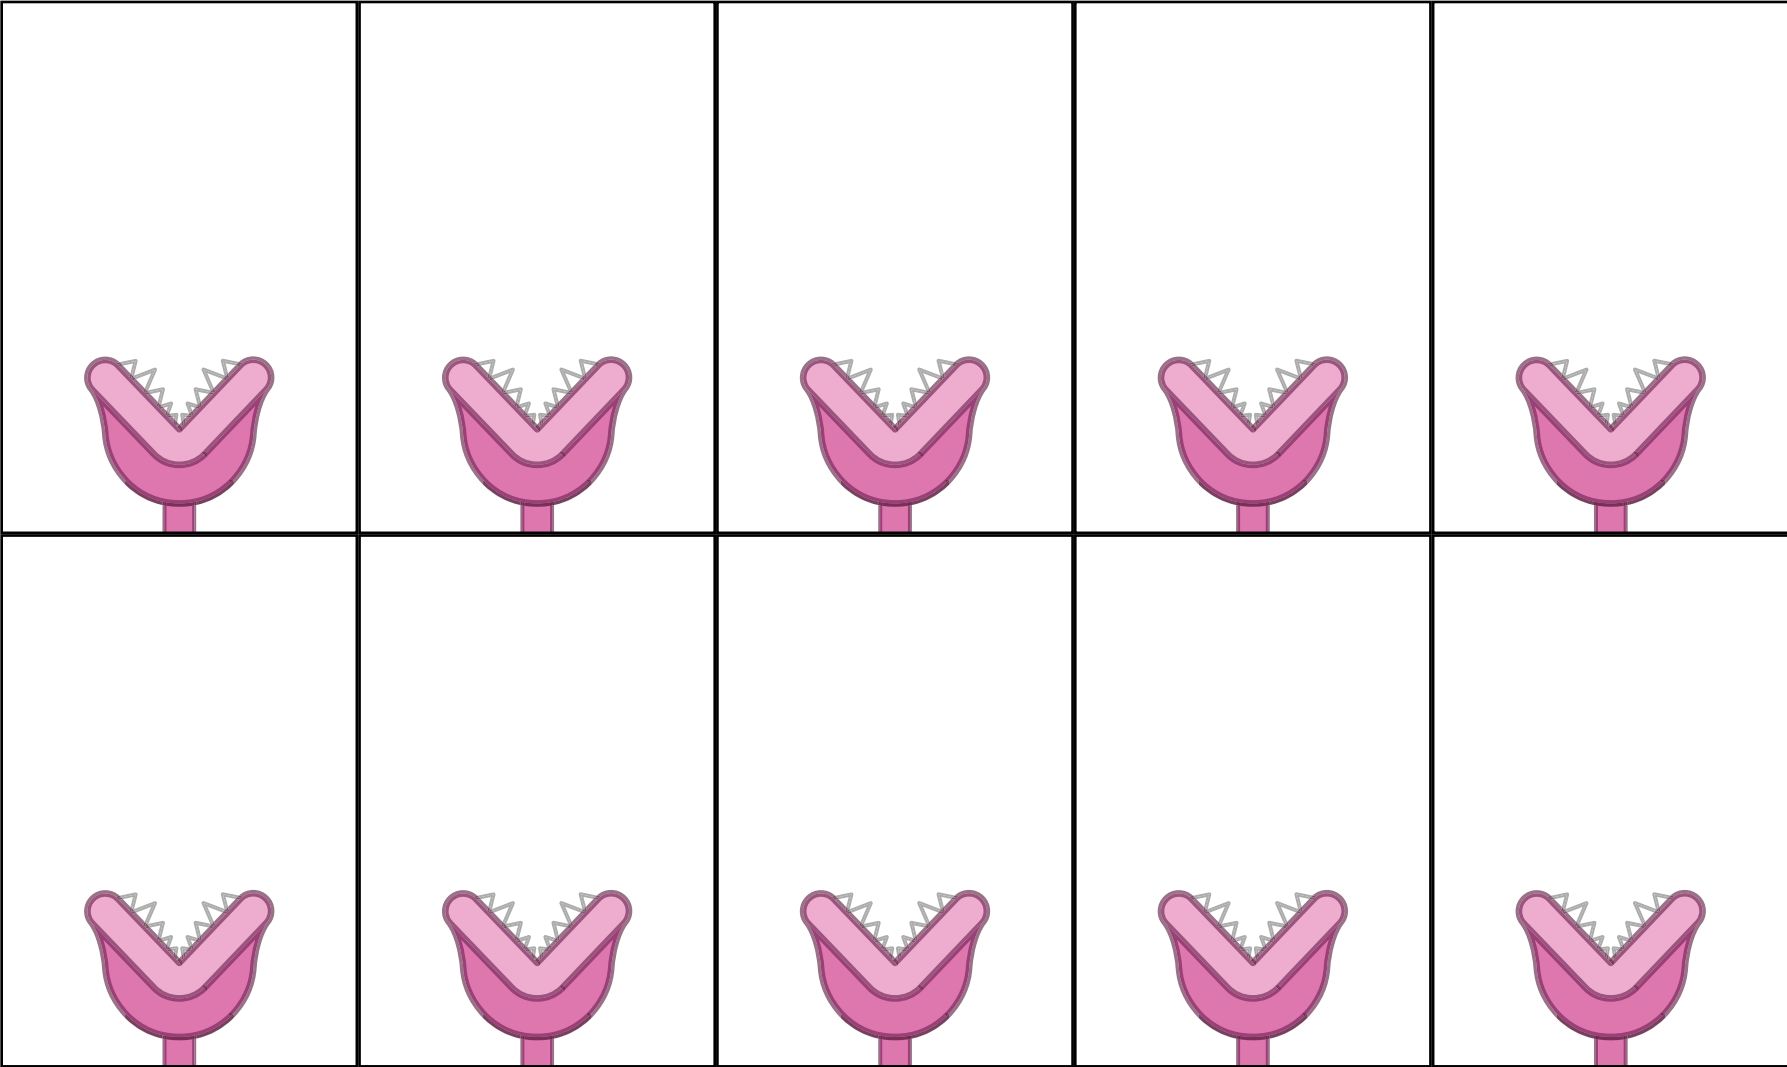

FRUIT MONSTER GAME MAT 01

The game mat is set against a light blue sky background with a green grass strip at the bottom. On the left, a white rectangular box contains a pink, toothy monster mouth. To the right of this box is a 2x10 grid of empty blue squares. At the bottom of the mat, ten white hands are arranged in a horizontal line on the green grass.

FRUIT MONSTER GAME MAT 02

The game mat features a blue sky background with a green grass strip at the bottom. Along the grass strip, there are ten white, fork-like monster heads. On the left side, there is a large white rectangular area. On the right side, there is a grid consisting of two rows and ten columns of empty boxes.

FRUIT MONSTERS GAME CARDS 01

FRUIT MONSTERS GAME CARDS 02

BINGO BOARD

B	I	N	G	O
				

FRUIT MONSTER NUMBER CARDS 01

12	16	18	24	32
36	8	30	20	6

FRUIT MONSTER NUMBER CARDS 02

17	25	10	15	48
13	28	33	4	21