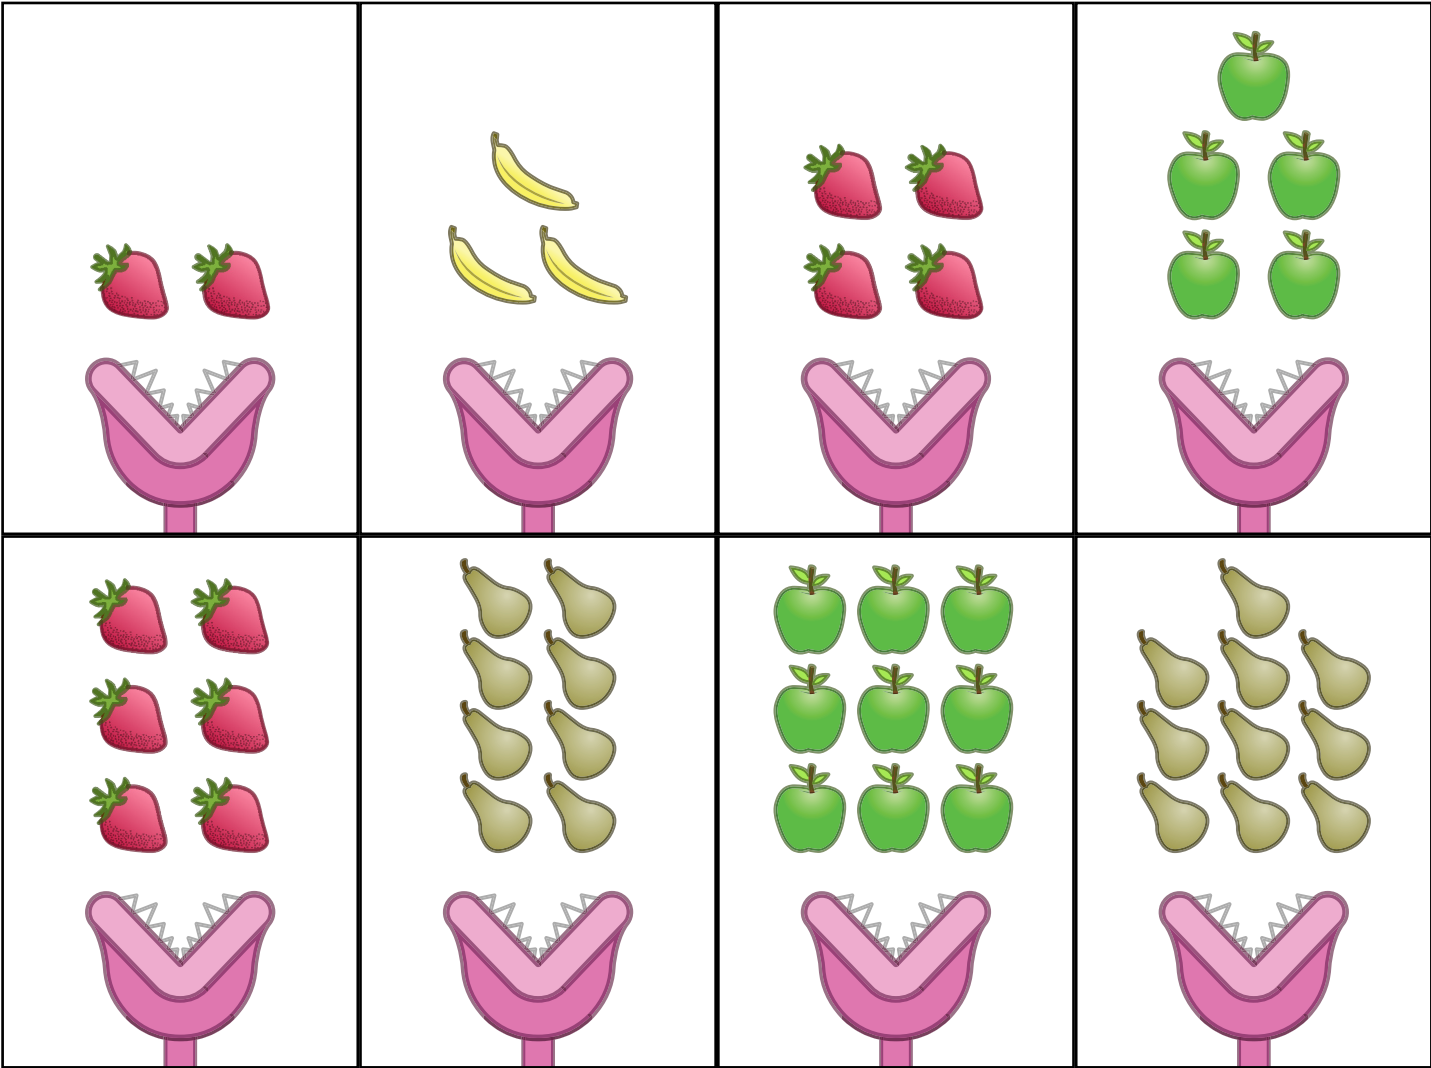

FRUIT MONSTER GAME MAT 01

The game mat is set against a light blue sky background with a green grass strip at the bottom. On the left, a white rectangular box contains a pink, toothy monster mouth. To the right of this box is a 2x10 grid of empty blue squares. At the bottom of the mat, ten white hands are arranged in a horizontal line on the green grass.

FRUIT MONSTER GAME MAT 02

The game mat features a blue sky background with a green grass strip at the bottom. Along the grass strip, there are ten white, fork-like monster heads. On the left side, there is a large white rectangular area. On the right side, there is a grid consisting of two rows and ten columns of empty boxes.

FRUIT MONSTERS GAME CARDS 01

FRUIT MONSTERS GAME CARDS 02

BINGO BOARD

B	I	N	G	O
				

FRUIT MONSTER NUMBER CARDS 01

12	16	18	24	32
36	8	30	20	6

FRUIT MONSTER NUMBER CARDS 02

17	25	10	15	48
13	28	33	4	21