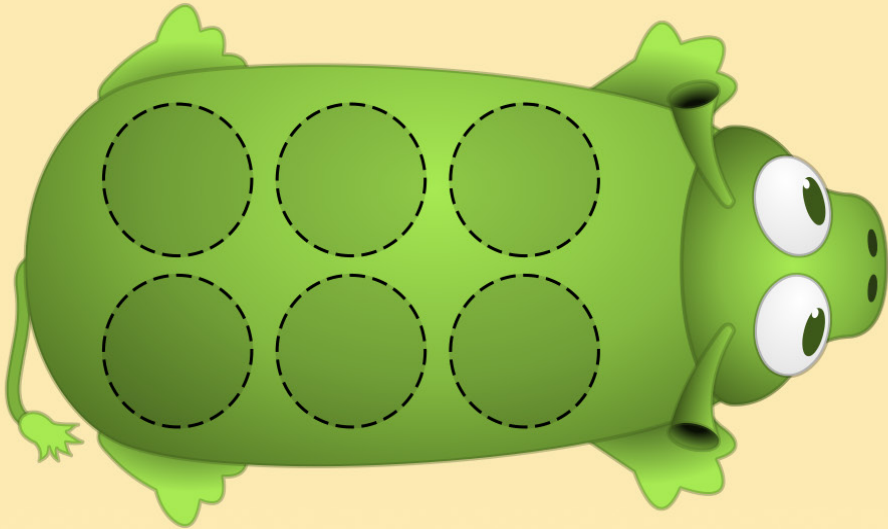

PIE MONSTER GAME MAT 01

PIE MONSTER GAME MAT 02

PIE MONSTER GAME MAT 03

PIE MONSTER GAME MAT 04

The game mat features a central grey pie tray with a 3x4 grid of pie slots. Above the tray is a grey slider with a double-headed arrow. On either side of the tray is a green Pie Monster with six dashed circles on its back. At the top corners are a penguin icon and a stack of three wooden crates. At the bottom, there are two rows of six circles each, separated by a vertical line. The left row consists of six circles with diagonal hatching, and the right row consists of six empty circles.