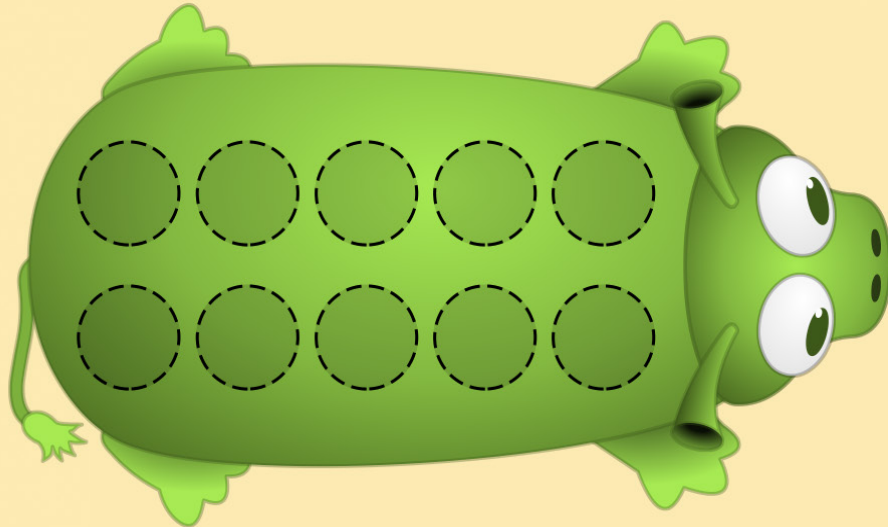

PIE MONSTER GAME MAT 01

PIE MONSTER GAME MAT 02

PIE MONSTER GAME MAT 03

PIE MONSTER GAME MAT 04

The game mat features a central grey pie tray with a 3x4 grid of pie slots. Above the tray is a grey slider with a double-headed arrow. On either side of the tray is a green Pie Monster with six dashed circles on its back. At the top corners are a penguin icon and a stack of three wooden crates. At the bottom, there are two rows of six circles each, separated by a vertical line. The left row consists of six circles with diagonal hatching, and the right row consists of six empty circles.