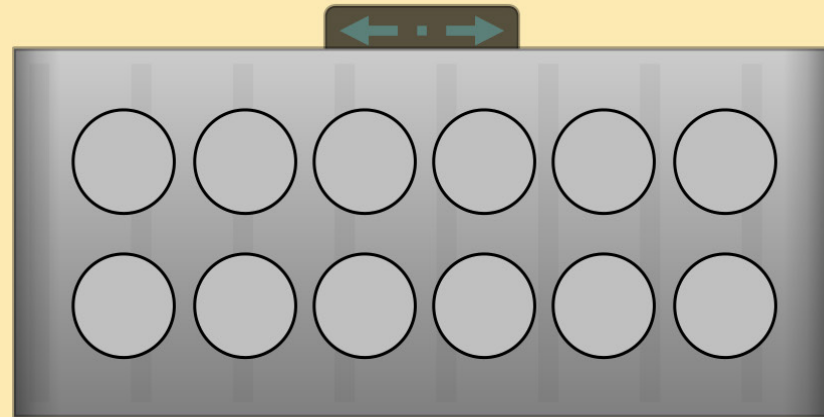

PIE MONSTER GAME MAT 01

PIE MONSTER GAME MAT 02

PIE MONSTER GAME MAT 03

PIE MONSTER GAME MAT 04

The game mat features a central grey pie tray with a 3x4 grid of pie slots. Above the tray is a grey slider with a double-headed arrow. On either side of the tray is a green Pie Monster with six dashed circles on its back. At the top corners are a penguin icon and a stack of three wooden crates. At the bottom, there are two rows of six circles each, separated by a vertical line. The left row consists of six circles with diagonal hatching, and the right row consists of six empty circles.