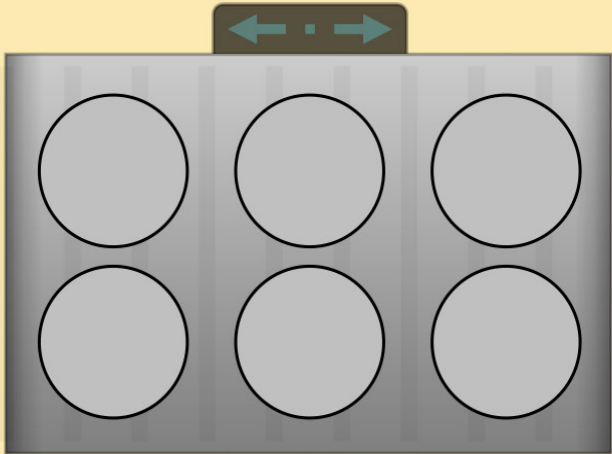

PIE MONSTER GAME MAT 01

PIE MONSTER GAME MAT 02

PIE MONSTER GAME MAT 03

PIE MONSTER GAME MAT 04

The game mat features a central grey pie tray with a 3x4 grid of pie slots. Above the tray is a grey slider with a double-headed arrow. On either side of the tray is a green Pie Monster with six dashed circles on its back. At the top corners are a penguin icon and a stack of three wooden crates. At the bottom, there are two rows of six circles each, separated by a vertical line. The left row consists of six circles with diagonal hatching, and the right row consists of six empty circles.