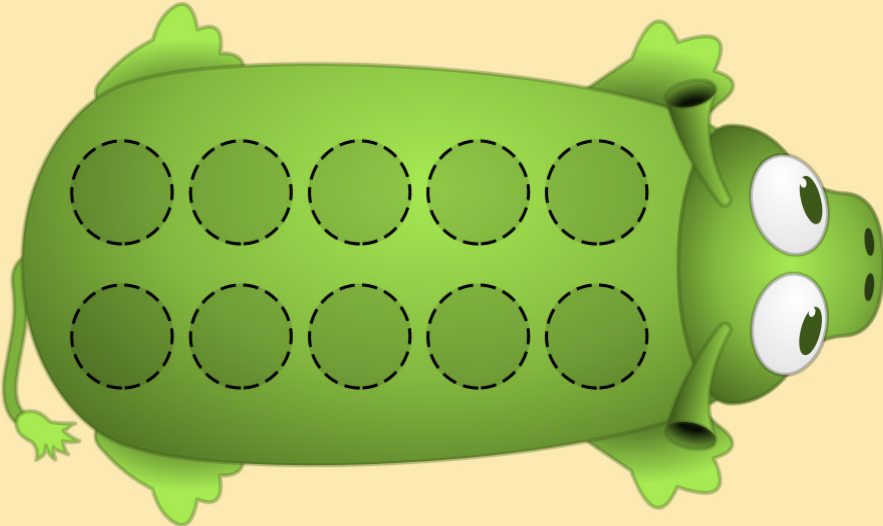

PIE MONSTER GAME MAT 01

PIE MONSTER GAME MAT 02

PIE MONSTER GAME MAT 03

PIE MONSTER GAME MAT 04

The game mat features a central grey pie tray with a 3x4 grid of pie slots. Above the tray is a grey slider with a double-headed arrow. On either side of the tray is a green Pie Monster with six dashed circles on its back. At the top corners are a penguin icon and a stack of three wooden crates. At the bottom, there are two rows of six circles each, separated by a vertical line. The left row consists of six circles with diagonal hatching, and the right row consists of six empty circles.