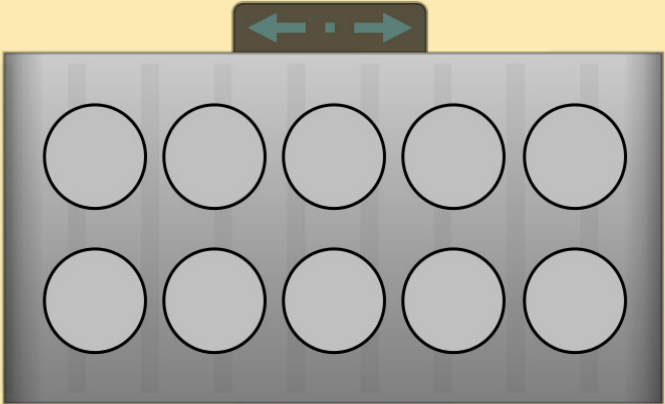

PIE MONSTER GAME MAT 01

PIE MONSTER GAME MAT 02

PIE MONSTER GAME MAT 03

PIE MONSTER GAME MAT 04

The game mat features a central grey pie tray with a 3x4 grid of pie slots. Above the tray is a grey slider with a double-headed arrow. On either side of the tray is a green Pie Monster with six dashed circles on its back. At the top corners are a penguin icon and a stack of three wooden crates. At the bottom, there are two rows of six circles each, separated by a vertical line. The left row consists of six circles with diagonal hatching, and the right row consists of six empty circles.