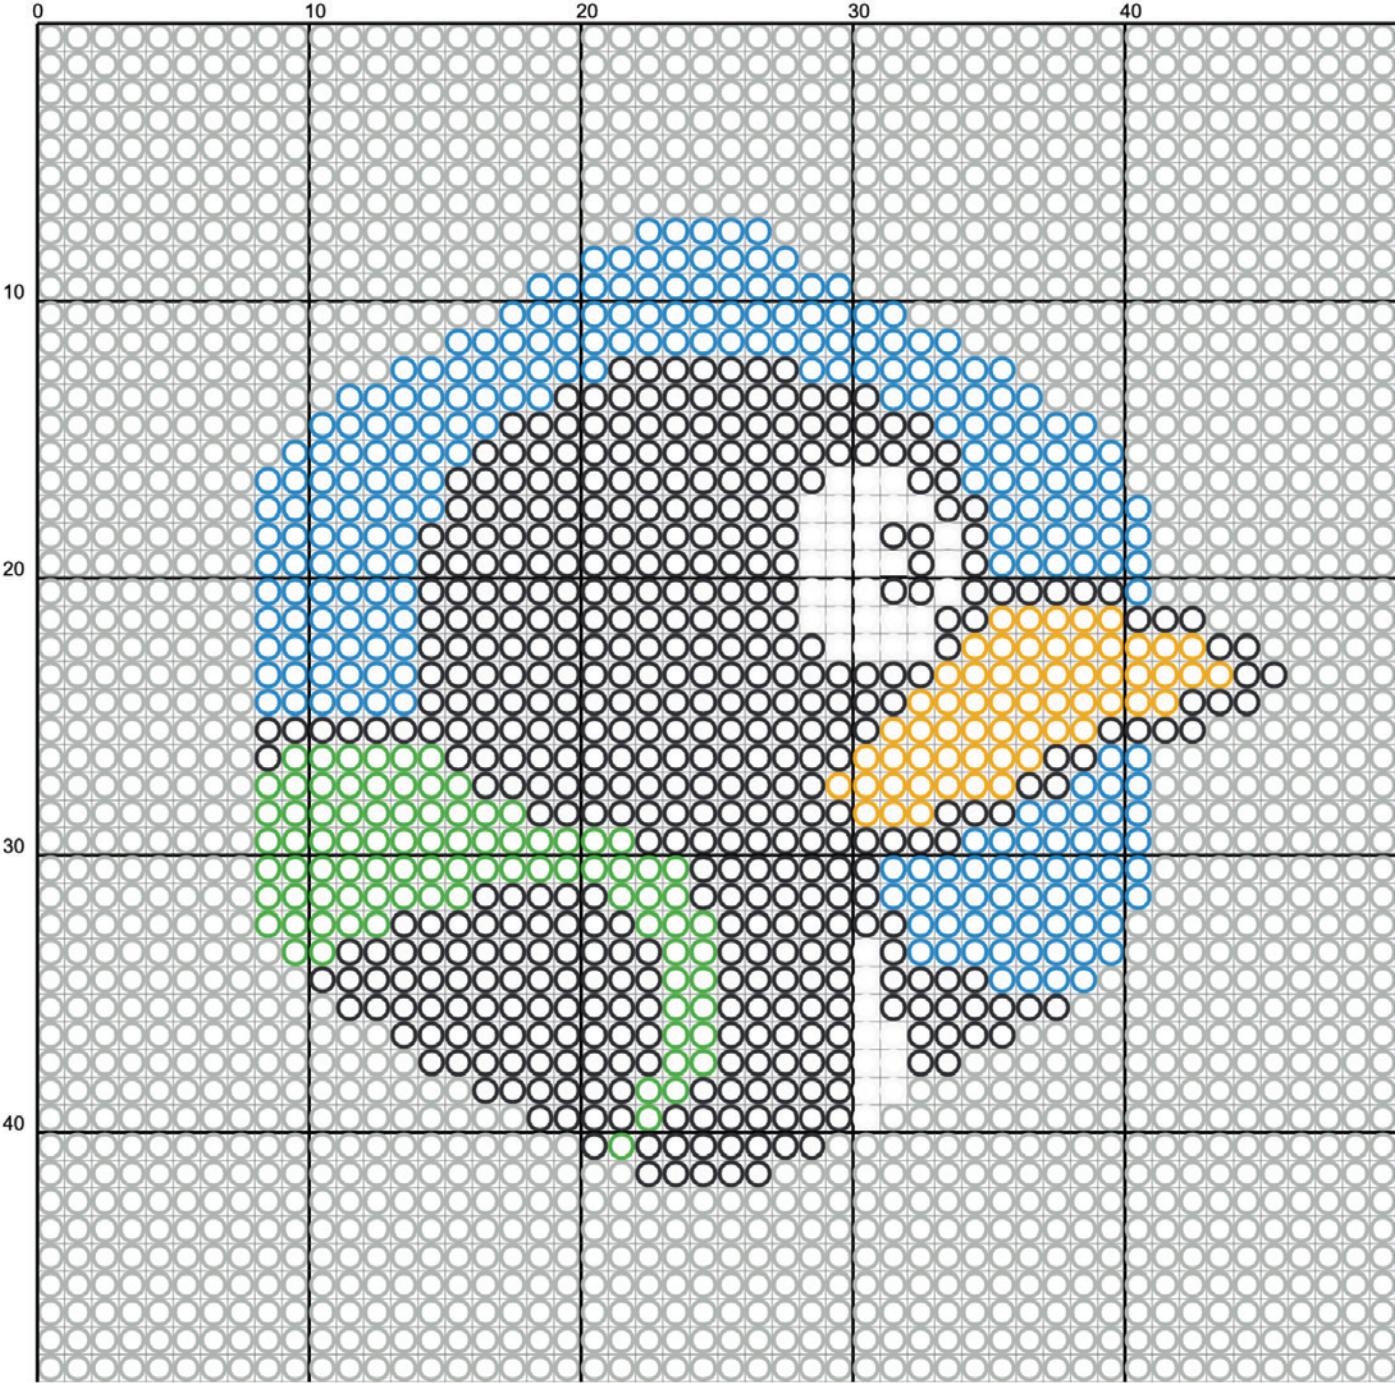

Perler: 5 colors
Green (88 beads)

Black (471 beads)
Cheddar (60 beads)

Turquoise (253 beads)
White (45 beads)

PERLER BEAD JJI

Perler: 5 colors
Green (88 beads)

Black (471 beads)
Cheddar (60 beads)

Turquoise (253 beads)
White (45 beads)